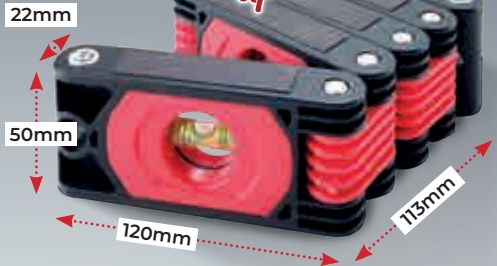

JT686 - Flexible Spirit Level.

The Flexible Spirit Level is durable and versatile, with six adjustable joints, a magnetic base, and unbreakable vials, all in a compact, foldable design.

ONLY
£19.99