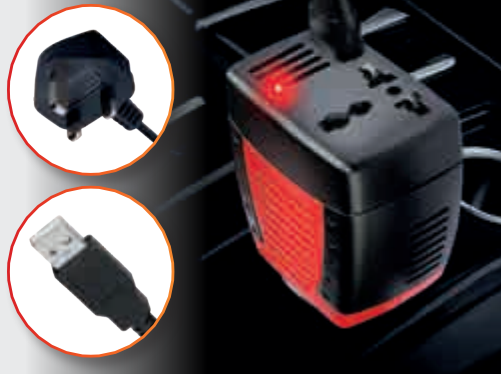

Charge devices via USB port!

This item is Solar Powered