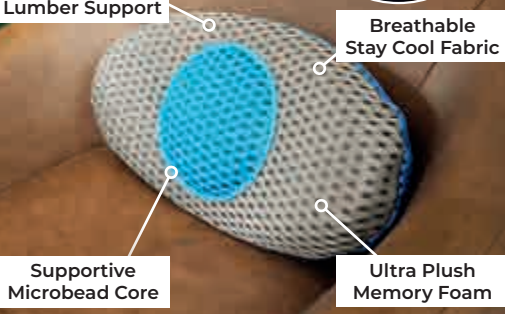

**ONLY
£11.99**

**Adjustable
Lumber Support**

**Breathable
Stay Cool Fabric**

**Supportive
Microbead Core**

**Ultra Plush
Memory Foam**

Ergonomic design the spine curve!

JN1088 - Memory Foam Lumber Support Pillow.