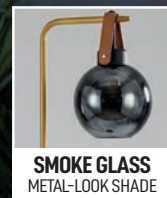

### Homelya® Smoke Glass Shade Floor Lamp - JN1184.

Floor lamp with electroplated glass shade, durable iron base and leather pendant detail. UK plug, foot switch control, soft ambient lighting with a 180cm cable. Bulb not included. Size: L45 x W25 x H154cm  
RRP £69.99 Only £49.99