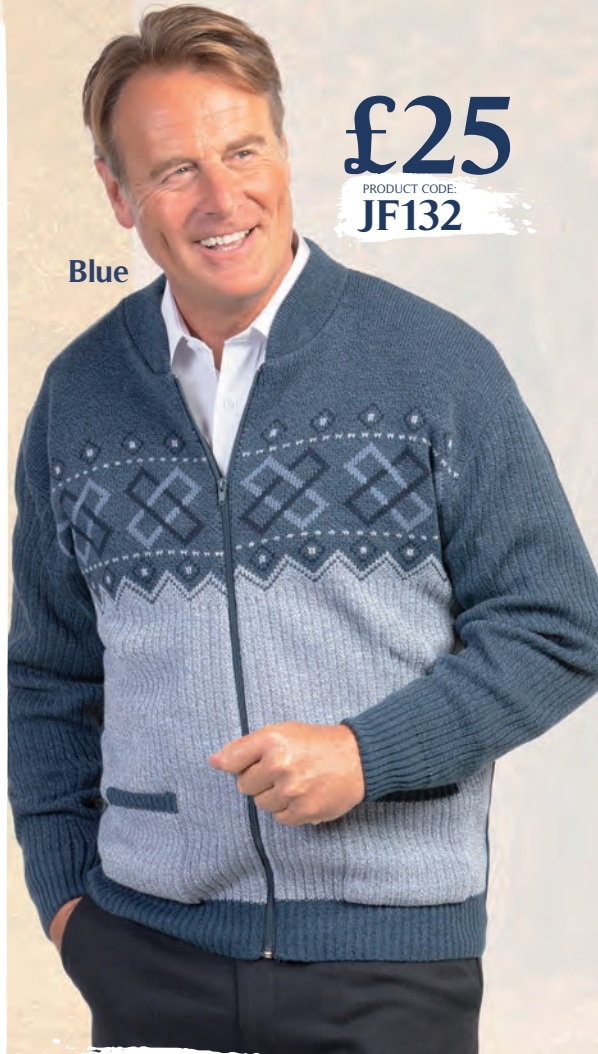

£25

PRODUCT CODE:

JF132

Blue

Grey

Wine

Beige