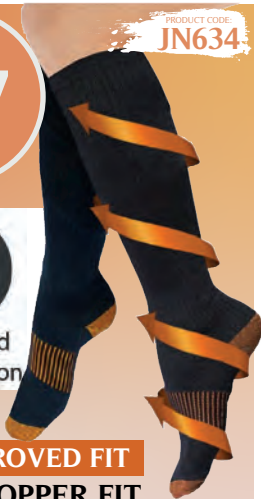

NEW IMPROVED FIT

**COPPER FIT
COMPRESSION SOCKS JN634**

Suitable For Men and Women
- INCREASE CIRCULATION

- ANTI-ODOUR - REDUCES SWELLING/ SWEATING

ENJOY YOUR FAVOURITE ACTIVITIES
WITHOUT THE
ACHY HANDS

PRODUCT CODE:
JN760

ONLY
£7